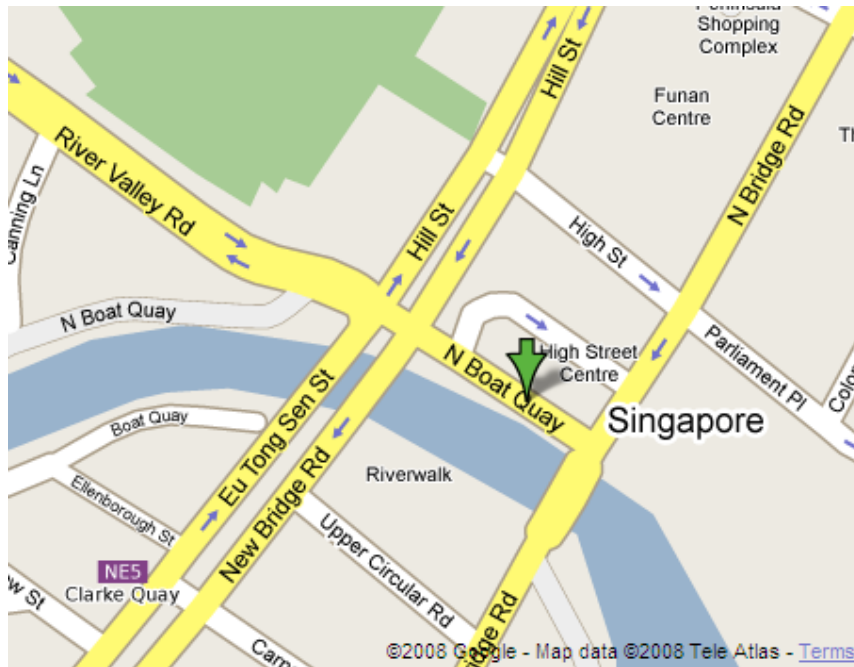

Directions to Touchbase Singapore:

Touchbase – Asia Headquarters
1 North Bridge Road
#06-06 High Street Centre
Singapore 179094

T: +65 6319 7000

F: +65 6319 7001

Touchbase is situated between Parliament House and MITA (Ministry Information, Communications and the Art).

Nearest Station:

Clarke Quay MRT Station - Subway (5 minute walk)

Walking Directions:

From Clarke Quay MRT Station:

Head North-East on Eu Tong Sen St toward Carpenter St

Turn right at North Boat Quay

Turn left at North Bridge Rd

Touchbase will be on your left

Driving Directions:

From Singapore Airport:

Travel along Airport Blvd

Turn left at Airport Blvd

Continue on East Coast Pkwy to City

Exit onto Rochor Rd <Exit 15>

Turn left at Beach Road

Turn right at Middle Road

Turn left at North Bridge Rd

Drive straight

Start to turn right after Funan Centre

Touchbase will be on your right