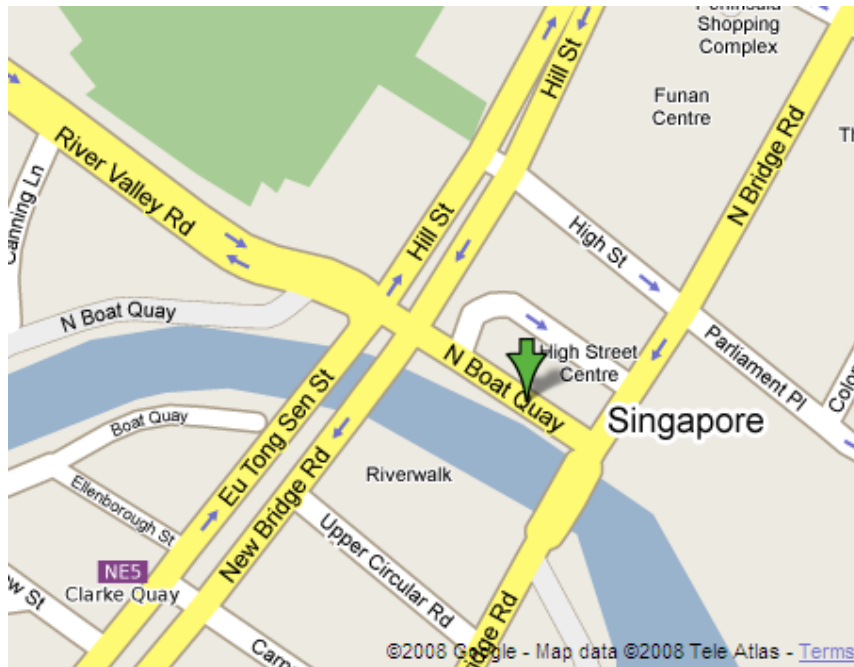

## Directions to Touchbase Singapore:

Touchbase – Asia Headquarters  
1 North Bridge Road  
#06-05/06 High Street Centre  
Singapore 179094

T: +65 6319 7000  
F: +65 6319 7001

Touchbase is situated between Parliament House and MITA (Ministry Information, Communications and the Art).

Nearest Station:  
Clarke Quay MRT Station - Subway (5 minute walk)

Walking Directions:  
**From Clarke Quay MRT Station:**  
Head North-East on Eu Tong Sen St toward Carpenter St  
Turn right at North Boat Quay  
Turn left at North Bridge Rd  
Touchbase will be on your left

---

Driving Directions:

**From Singapore Airport:**

Travel along Airport Blvd

Turn left at Airport Blvd

Continue on East Coast Pkwy to City

Exit onto Rochor Rd <Exit 15>

Turn left at Beach Road

Turn right at Middle Road

Turn left at North Bridge Rd

Drive straight

Start to turn right after Funan Centre

Touchbase will be on your right